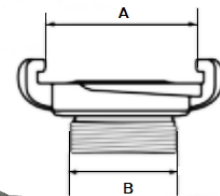

Gost couplings **Gost hose couplings**

Standard: Gost 28352-89
 Materials: Brass/ Aluminum
 Seal: NBR black or white

Name	Size	A	B	Code	L	Material
GOT50/25	DN50	78	25	B3401020	53	AL-forging
GOT50/32	DN50	78	32	B3401021	90	AL-forging
GOT50/38	DN50	78	38	B3402022	90	AL-forging
GOT50/42	DN50	78	42	B3402023	90	AL-forging
GOT50/45	DN50	78	45	B3402024	90	AL-forging
GOT50/52	DN50	78	52	B3402025	90	AL-forging
GOT50/52	DN50	78	52	B3402026	55	AL-forging
GOT70/52	DN70	95	52	B3402027	95	AL-forging
GOT70/65	DN70	95	65	B3402028	95	AL-forging
GOT70/75	DN70	95	75	B3402029	95	AL-forging
GOT80/52	DN70	95	52	B3402030	125	AL-forging
GOT80/65	DN80	107	65	B3402031	125	AL-forging
GOT80/70	DN80	107	70	B3402032	125	AL-forging
GOT80/75	DN80	107	75	B3402033	125	AL-forging
GOT80/75	DN80	107	75	B3402034	60	AL-forging
GOT50	DN50	78	52	B3401005		BR
GOT70	DN70	95	64	B3401006		BR
GOT80	DN80	107	75	B3401007		BR
GOT100	DN100	140	100	B3401008		BR

Gost couplings **Gost female thread**

Standard: Gost 28352-89
 Materials: Brass / Aluminum
 Seal: NBR black or white

Name	Size	A	B	Code	Material
GOF50	DN50	78	G2"	B3402001	AL-forging
GOF50	DN50	78	G2"	B3402010	AL-casting
GOF70	DN70	95	G2-1/2"	B3402002	AL-casting
GOF80	DN80	107	G3"	B3402003	AL-casting
GOF50	DN50	78	G2"	B3402004	BR
GOF70	DN70	95	G2-1/2"	B3402005	BR
GOF80	DN80	107	G3"	B3402006	BR

Gost couplings **Gost male thread**

Standard: EN/DIN
 Materials: Brass / Aluminum
 Seal: NBR black or white

Name	Size	A	B	Code	Material
GOM50	DN50	78	G2"	B3403001	AL-casting
GOM70	DN70	95	G2-1/2"	B3403002	AL-forging
GOM80	DN80	107	G3"	B3403003	AL-forging
GOM50	DN50	78	G2"	B3403004	BR
GOM70	DN70	95	G2-1/2"	B3403005	BR
GOM80	DN80	107	G3"	B3403006	BR