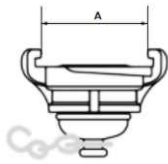

Gost couplings **Gost hose couplings**

Standard: Gost 28352-89
 Materials: Brass/ Aluminum
 Seal: NBR black or white

Name	Size	A	B	Code	L	Material
GOT50/25	DN50	78	25	B3401020	53	AL-forging
GOT50/32	DN50	78	32	B3401021	90	AL-forging
GOT50/38	DN50	78	38	B3402022	90	AL-forging
GOT50/42	DN50	78	42	B3402023	90	AL-forging
GOT50/45	DN50	78	45	B3402024	90	AL-forging
GOT50/52	DN50	78	52	B3402025	90	AL-forging
GOT50/52	DN50	78	52	B3402026	55	AL-forging
GOT70/52	DN70	95	52	B3402027	95	AL-forging
GOT70/65	DN70	95	65	B3402028	95	AL-forging
GOT70/75	DN70	95	75	B3402029	95	AL-forging
GOT80/52	DN70	95	52	B3402030	125	AL-forging
GOT80/65	DN80	107	65	B3402031	125	AL-forging
GOT80/70	DN80	107	70	B3402032	125	AL-forging
GOT80/75	DN80	107	75	B3402033	125	AL-forging
GOT80/75	DN80	107	75	B3402034	60	AL-forging
GOT50	DN50	78	52	B3401005		BR
GOT70	DN70	95	64	B3401006		BR
GOT80	DN80	107	75	B3401007		BR
GOT100	DN100	140	100	B3401008		BR

Gost couplings **Gost female thread**

Standard: Gost 28352-89
 Materials: Brass / Aluminum
 Seal: NBR black or white

Name	Size	A	B	Code	Material
GOF50	DN50	78	G2"	B3402001	AL-forging
GOF50	DN50	78	G2"	B3402010	AL-casting
GOF70	DN70	95	G2-1/2"	B3402002	AL-casting
GOF80	DN80	107	G3"	B3402003	AL-casting
GOF50	DN50	78	G2"	B3402004	BR
GOF70	DN70	95	G2-1/2"	B3402005	BR
GOF80	DN80	107	G3"	B3402006	BR

Gost couplings **Gost male thread**

Standard: EN/DIN
 Materials: Brass / Aluminum
 Seal: NBR black or white

Name	Size	A	B	Code	Material
GOM50	DN50	78	G2"	B3403001	AL-casting
GOM70	DN70	95	G2-1/2"	B3403002	AL-forging
GOM80	DN80	107	G3"	B3403003	AL-forging
GOM50	DN50	78	G2"	B3403004	BR
GOM70	DN70	95	G2-1/2"	B3403005	BR
GOM80	DN80	107	G3"	B3403006	BR

Gost couplings

Standard
Materials
Seal

Gost blid cap

Gost 28352-89
Brass / Aluminum
NBR black or white

Name	Size	A	Code	Weight	Material
GOC50	DN50	78	B3404001	0.260	AL-casting
GOC70	DN70	95	B3404002	0.600	AL-casting
GOC80	DN80	107	B3404003	0.270	AL-casting