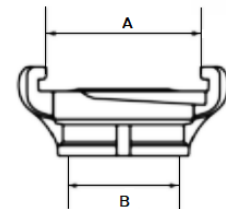

Gost couplings **Gost hose couplings**

Standard: Gost 28352-89
 Materials: Brass/ Aluminum
 Seal: NBR black or white

Name	Size	A	B	Code	L	Material
GOT50/25	DN50	78	25	B3401020	53	AL-forging
GOT50/32	DN50	78	32	B3401021	90	AL-forging
GOT50/38	DN50	78	38	B3402022	90	AL-forging
GOT50/42	DN50	78	42	B3402023	90	AL-forging
GOT50/45	DN50	78	45	B3402024	90	AL-forging
GOT50/52	DN50	78	52	B3402025	90	AL-forging
GOT50/52	DN50	78	52	B3402026	55	AL-forging
GOT70/52	DN70	95	52	B3402027	95	AL-forging
GOT70/65	DN70	95	65	B3402028	95	AL-forging
GOT70/75	DN70	95	75	B3402029	95	AL-forging
GOT80/52	DN70	95	52	B3402030	125	AL-forging
GOT80/65	DN80	107	65	B3402031	125	AL-forging
GOT80/70	DN80	107	70	B3402032	125	AL-forging
GOT80/75	DN80	107	75	B3402033	125	AL-forging
GOT80/75	DN80	107	75	B3402034	60	AL-forging
GOT50	DN50	78	52	B3401005		BR
GOT70	DN70	95	64	B3401006		BR
GOT80	DN80	107	75	B3401007		BR
GOT100	DN100	140	100	B3401008		BR

Gost couplings **Gost female thread**

Standard: Gost 28352-89
 Materials: Brass / Aluminum
 Seal: NBR black or white

Name	Size	A	B	Code	Material
GOF50	DN50	78	G2"	B3402001	AL-forging
GOF50	DN50	78	G2"	B3402010	AL-casting
GOF70	DN70	95	G2-1/2"	B3402002	AL-casting
GOF80	DN80	107	G3"	B3402003	AL-casting
GOF50	DN50	78	G2"	B3402004	BR
GOF70	DN70	95	G2-1/2"	B3402005	BR
GOF80	DN80	107	G3"	B3402006	BR

Gost couplings **Gost male thread**

Standard: EN/DIN
 Materials: Brass / Aluminum
 Seal: NBR black or white

Name	Size	A	B	Code	Material
GOM50	DN50	78	G2"	B3403001	AL-casting
GOM70	DN70	95	G2-1/2"	B3403002	AL-forging
GOM80	DN80	107	G3"	B3403003	AL-forging
GOM50	DN50	78	G2"	B3403004	BR
GOM70	DN70	95	G2-1/2"	B3403005	BR
GOM80	DN80	107	G3"	B3403006	BR